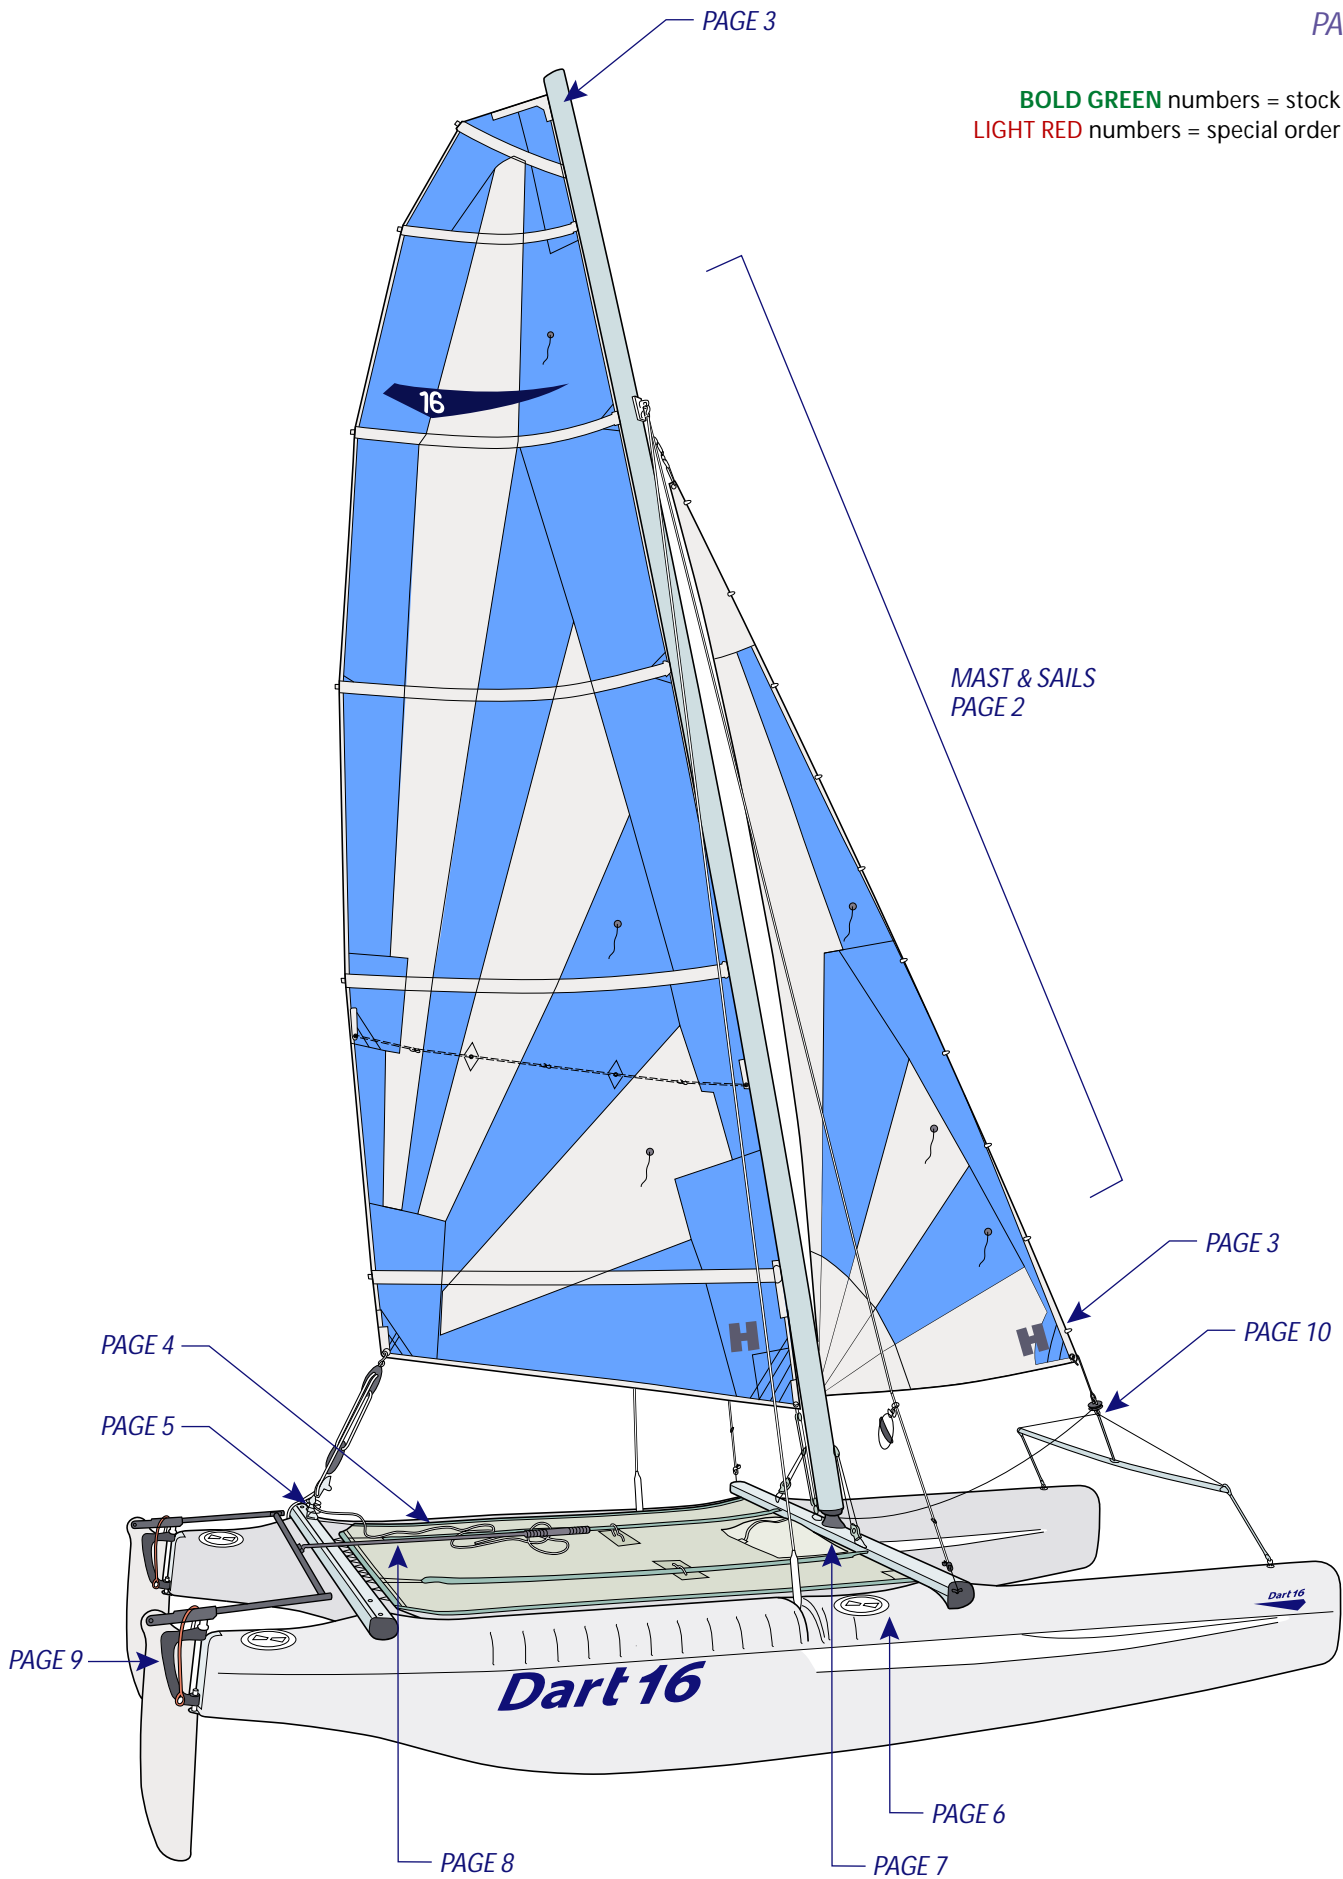

Dart 16

PAGE 1

BOLD GREEN numbers = stock item
LIGHT RED numbers = special order item

IMPORTANT NOTICE: All diagrams, drawings and related information are the intellectual property of Performance Sailcraft Europe Limited. Any copying, distributing or other use without our prior written permission is strictly prohibited. © 2006 Performance Sailcraft Europe Limited.

Dart 16

PAGE 2

BOLD GREEN numbers = stock item
LIGHT RED numbers = special order item

SAIL NUMBERS

Sail No.

0	3410F
1	3411F
2	3412F
3	3413F
4	3414F
5	3415F
6	3416F
7	3417F
8	3418F
9	3416F