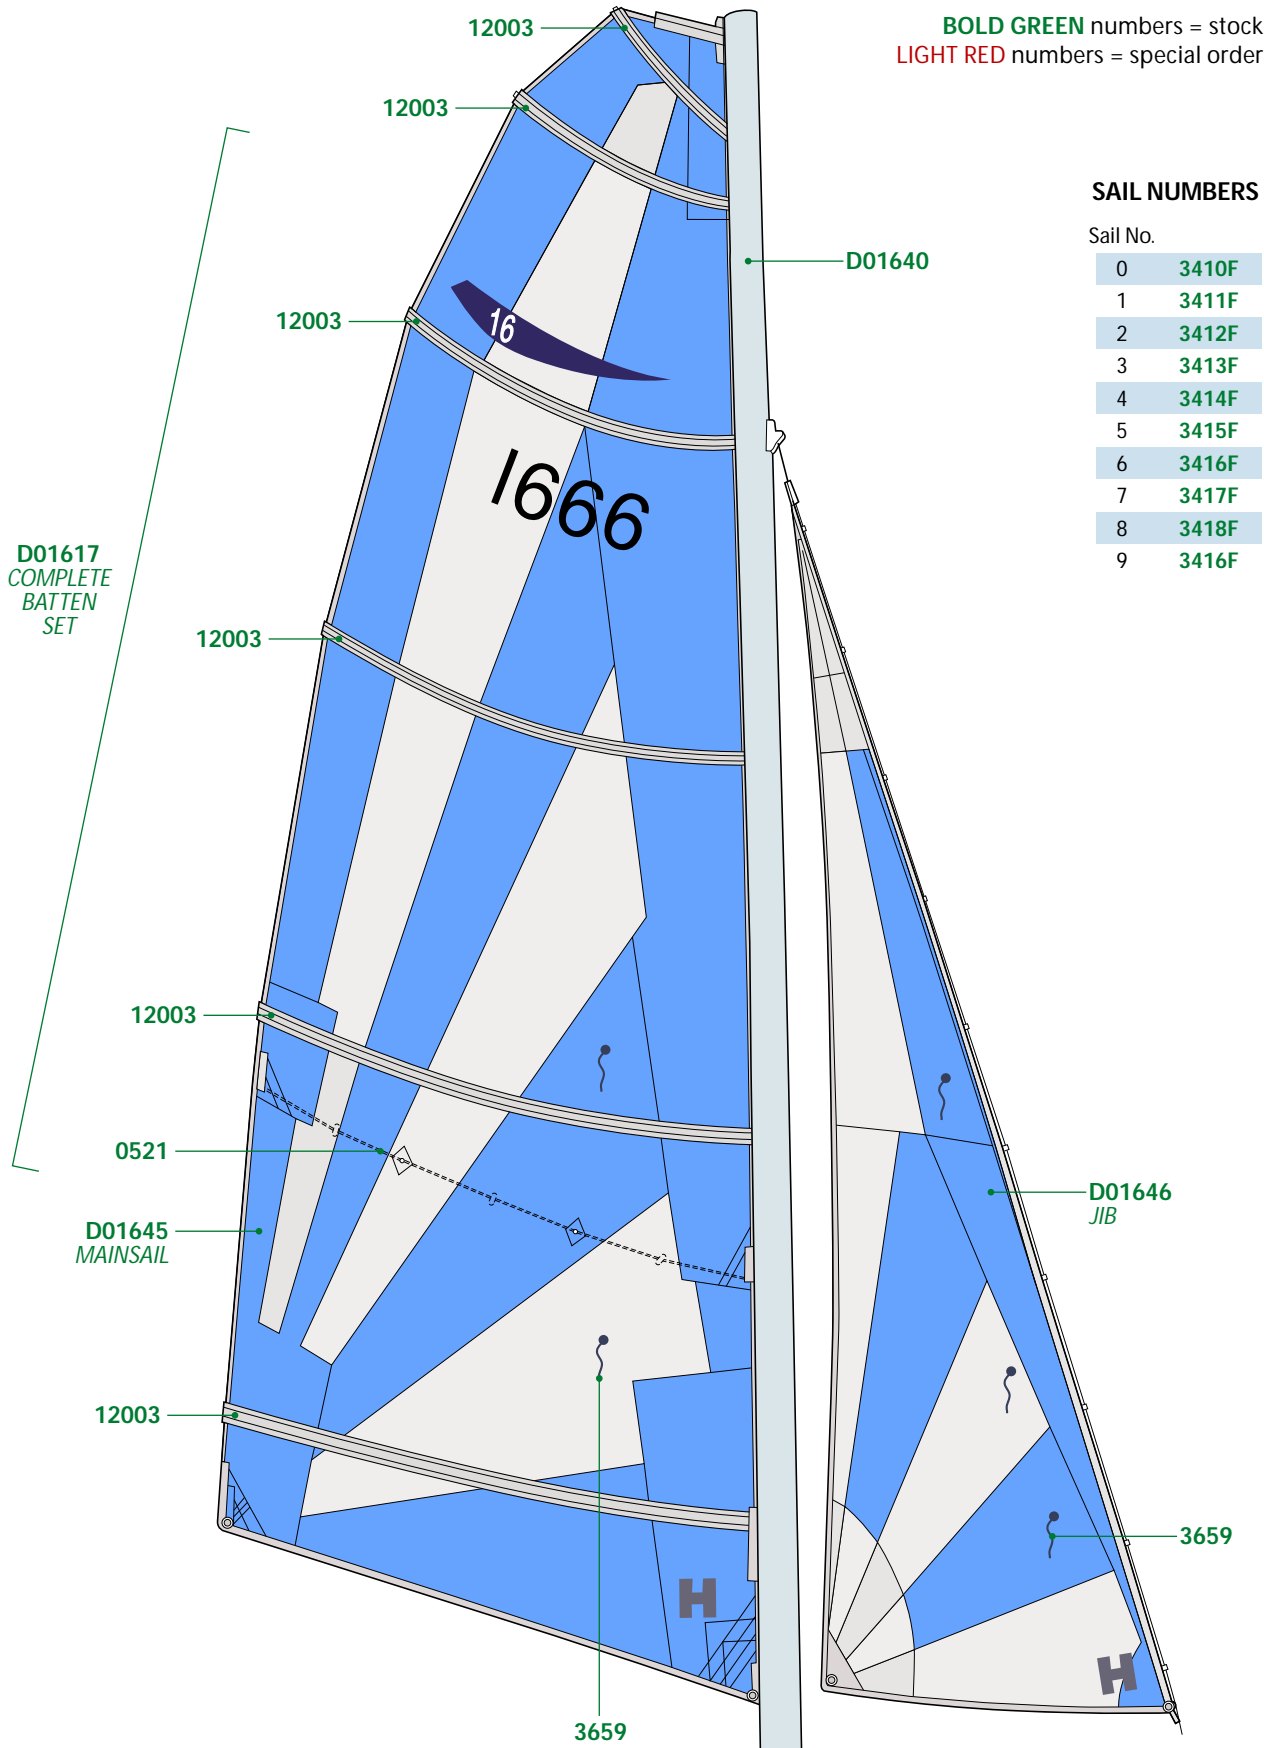

Dart 16

PAGE 1

BOLD GREEN numbers = stock item
LIGHT RED numbers = special order item

IMPORTANT NOTICE: All diagrams, drawings and related information are the intellectual property of Performance Sailcraft Europe Limited. Any copying, distributing or other use without our prior written permission is strictly prohibited. © 2006 Performance Sailcraft Europe Limited.

Dart 16

PAGE 2

BOLD GREEN numbers = stock item
LIGHT RED numbers = special order item

SAIL NUMBERS

Sail No.

0	3410F
1	3411F
2	3412F
3	3413F
4	3414F
5	3415F
6	3416F
7	3417F
8	3418F
9	3416F